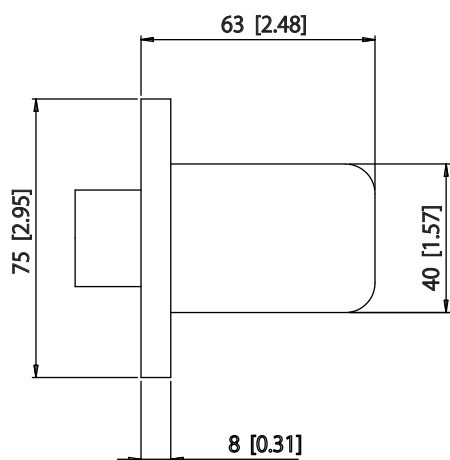

196.5505 | Wall Elbow

SPECIFICATIONS:

- Solid Brass construction
- 1/2" female connection with adjustable slide on installation
- Includes check valve with back-flow prevention

FINISHES :

- Chrome - 196.5505CP / Brushed Nickel - 196.5505BN

Belgian Mirror Finish

ZeroDrip Technology

Technical Diagram

Female NPT 1/2" Connector
Part # - FEM.5505