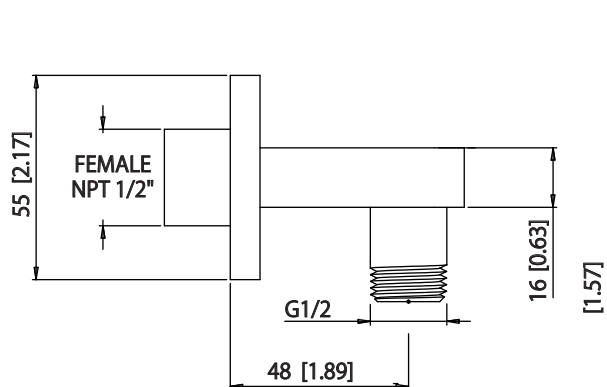

196.5505 | Wall Elbow

SPECIFICATIONS:

- Solid Brass construction
- 1/2" female connection with adjustable slide on installation
- Includes check valve with back-flow prevention

FINISHES :

- Chrome - 196.5505CP / Brushed Nickel - 196.5505BN

Belgian Mirror Finish

ZeroDrip Technology

Technical Diagram

Female NPT 1/2" Connector
Part # - FEM.5505